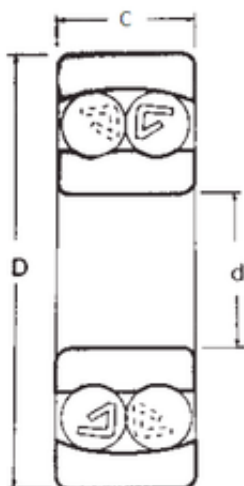

### 15 mm x 35 mm x 11 mm FBJ 1202 Rodamientos De Bolas Autoalineables

Bearing No. 1202

Size	15x35x11 mm
Bore Diameter	15 mm
Outer Diameter	35 mm
Width	11 mm
d	15 mm
D	35 mm
B	11 mm
C	11 mm
Weight	0,049 Kg
Basic dynamic load rating (C)	7,45 kN
Basic static load rating (C0)	1,75 kN
(Grease) Lubrication Speed	18000 r/min