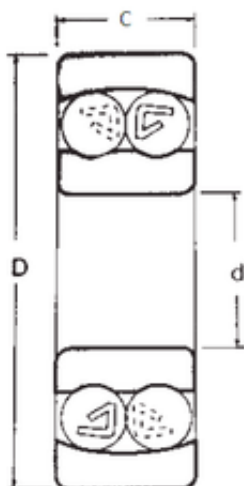

### 55 mm x 100 mm x 25 mm FBJ 2211 Rodamientos De Bolas Autoalineables

Bearing No. 2211

Size	55x100x25 mm
Bore Diameter	55 mm
Outer Diameter	100 mm
Width	25 mm
d	55 mm
D	100 mm
B	25 mm
C	25 mm
Weight	0,81 Kg
Basic dynamic load rating (C)	26,8 kN
Basic static load rating (C0)	10 kN
(Grease) Lubrication Speed	5800 r/min