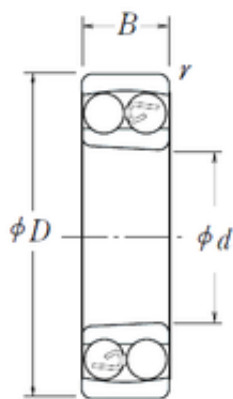

FFA Industries.

Tapered Bore

25 mm x 52 mm x 18 mm FBJ 2205K Rodamientos De Bolas Autoalineables

Bearing No. 2205K

Size	25x52x18 mm
Bore Diameter	25 mm
Outer Diameter	52 mm
Width	18 mm
d	25 mm
D	52 mm
B	18 mm
C	18 mm
Weight	0,163 Kg
Basic dynamic load rating (C)	12,6 kN
Basic static load rating (C0)	3,5 kN
(Grease) Lubrication Speed	1200 r/min

2205K Bearing 2D drawings and 3D CAD models